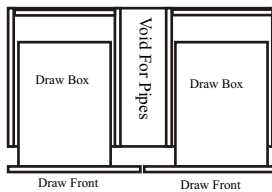

Plumbing Details